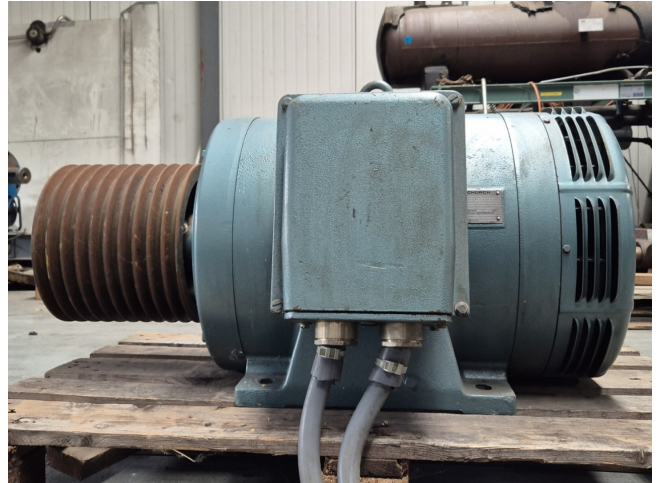

Schorch KN5250M-BB014-051

Specifications

Marca	Schorch
Tipo	KN5250M-BB014-051
kW	90
RPM	1460
Size & Weight	1020x680x570 mm (LxWxH)
50 Hz / 60 Hz	50 Hz
Stock	1

Description

Used Schorch KN5250M-BB014-051

Used Schorch KN5250M-BB014-051 electric motor with the following specifications: 50 Hz - 90 kW - 1460 RPM.